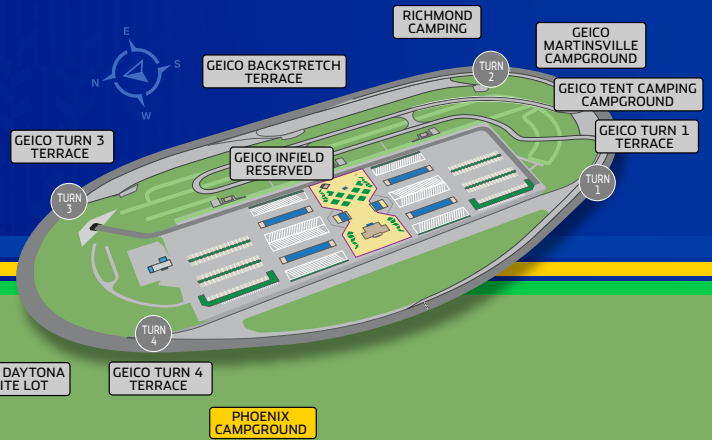

PHOENIX RV CAMPGROUND

PROHIBITED ITEMS

WEAPONS	LASER POINTERS	HOVERBOARDS	DRONES
SCAFFOLDING	SKY LANTERNS	ILLEGAL SUBSTANCES	ATV / OFF ROAD VEHICLES
FIREWORKS	RENTAL TRUCKS	SQUIRT GUN / SUPER SOAKER	LARGE BONFIRES
SEMI TRAILERS	PRIVATE GOLF CARTS	ELECTRIC BIKES	